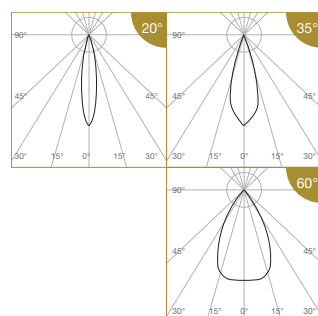

Driver (Dimming)	DALI device type 8
Mains Connection	Screw terminals for convenient connection
Materials	Aluminium, plastic
Fire Safety	Glow wire test 850°C, UL94V-0, VW-1
Flammability Mark	F
Ingress Protection	IP54 (module only)
Safety Class	Class 2
Standards	IEC 62031, IEC 61347-2-13
Regulatory Markings	CE, CB, CCC, RCM, BIS, TIS, SIRIM-ST, RoHS
Weight	70g

50 PLE tuneWHITE

		ELR Module			Luminous Flux (lm)						
Height (m)	E(0°)	E_{max} (lx)			5500K						
		20°	35°	60°	20°	35°	60°				
1	E(0°)	5323	3130	1210	50 PLE TW	12W	15.2W	ProART CRI-95	1190	1190	1190
	Cone Ø (m)	0.34	0.58	1.10							
2	E(0°)	1331	783	303							
	Cone Ø (m)	0.68	1.15	2.20							
3	E(0°)	591	348	134							
	Cone Ø (m)	1.03	1.73	3.30							
4	E(0°)	333	196	76							
	Cone Ø (m)	1.37	2.31	4.40							
5	E(0°)	213	125	48							
	Cone Ø (m)	1.71	2.89	5.50							

Data are based on maximum output at highest CCT (5500K).
4000K will have a nominal data value of 5% lower than published.
2700K will have a nominal data value of 10% lower than published.
1800K will have a nominal data value of 30% lower than published.
Nominal CRI-95, equals to Ra>90-97, R9>50

ORDERING MATRIX CHART

LED Module				Driver				
LED Power	Beam Angle	Colour Temp	CRI	Dimming				
ELR50PLE	12W	20°	TW1840 tuneWHITE 1800K-4000K	PA	ProART	DT8	DALI DT8	
		35°						TW2755 tuneWHITE 2700K-5500K
		60°						

example: ELR50PLE.35.TW2755.PA.DT8